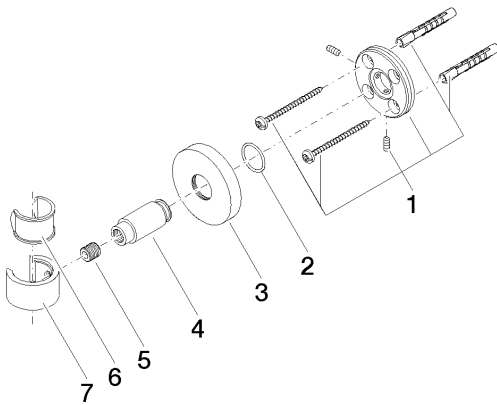

## Dimensional drawing

All dimensions in mm / inch = mm x 0,0394

Bathtub - Meta

Wall bracket - polished chrome

Article number: 28 050 625-00

## Bathtub - Meta

Wall bracket - polished chrome

Article number: 28 050 625-00

### Spare parts list

Number	Item Number	Designation	Number of units
1	05 17 62 500 00 90	fixing set	1
2	09 14 10 032 90	seal	1
3	08 27 62 500-00	rosette	1
4	08 17 62 550-00	holder	1
5	08 18 50 585 90	screw	1
6	09 18 40 035 90	sleeve	1
7	09 17 20 014-00	holder	1