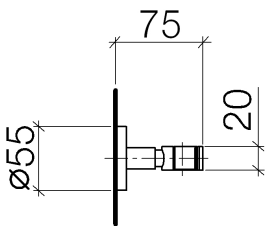

Bathtub - Meta

Wall bracket - polished chrome

Article number: 28 050 625-00

- Flange diameter 2-1/8"

polished chrome

Discontinued items available to order until 31.12.9999

## Dimensional drawing

All dimensions in mm / inch = mm x 0,0394

Bathtub - Meta

Wall bracket - polished chrome

Article number: 28 050 625-00

## Bathtub - Meta

Wall bracket - polished chrome

Article number: 28 050 625-00

### Spare parts list

Number	Item Number	Designation	Number of units
1	05 17 62 500 00 90	fixing set	1
2	09 14 10 032 90	seal	1
3	08 27 62 500-00	rosette	1
4	08 17 62 550-00	holder	1
5	08 18 50 585 90	screw	1
6	09 18 40 035 90	sleeve	1
7	09 17 20 014-00	holder	1